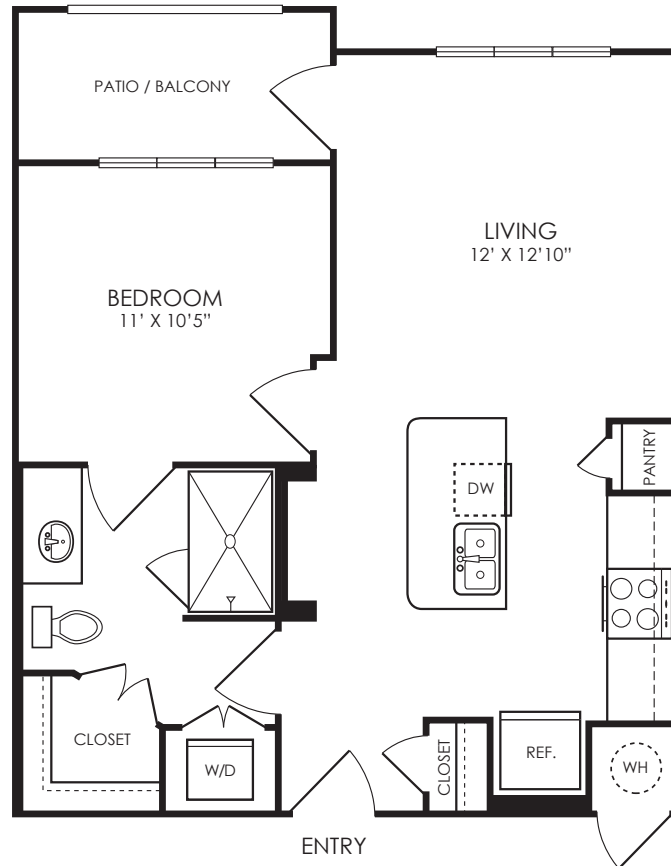

ONE BEDROOM + ONE BATH

615 Square Feet

ECHELON
AT THE SUMMIT

3033 OHIO DRIVE
FRISCO, TX 75035

214.436.4628

EchelonattheSummit.com