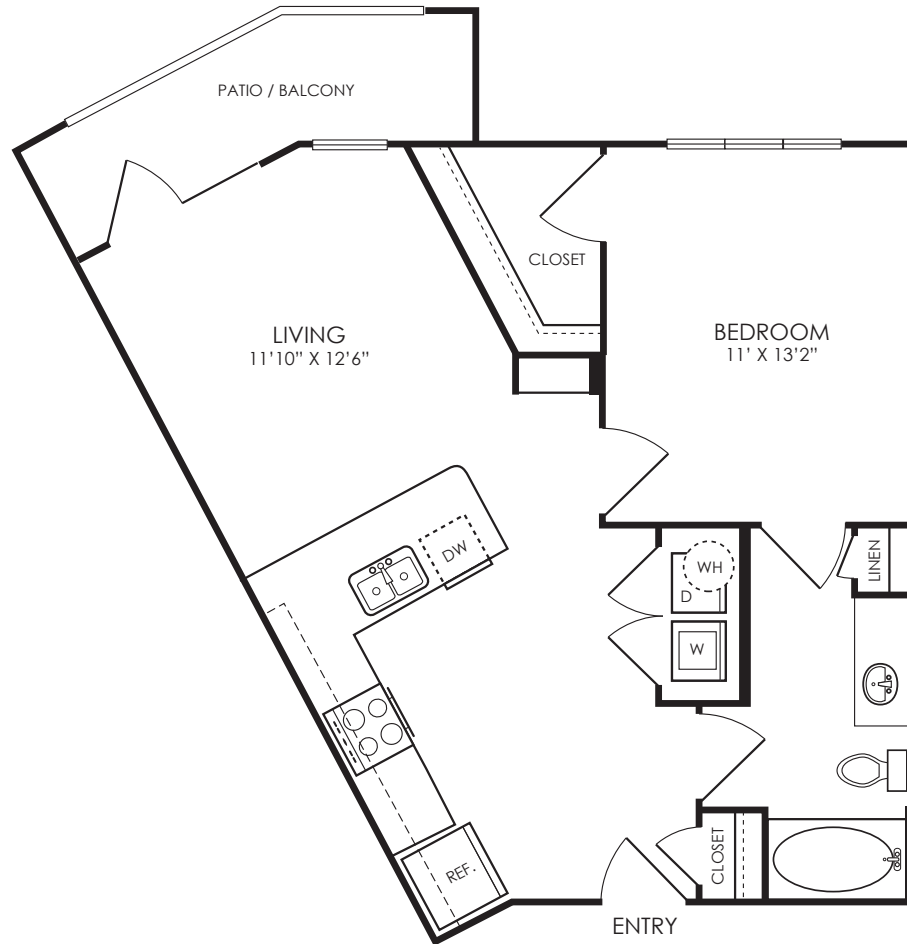

ONE BEDROOM + ONE BATH

670 Square Feet

ECHELON

AT THE SUMMIT

3033 OHIO DRIVE
FRISCO, TX 75035

214.436.4628

EchelonattheSummit.com