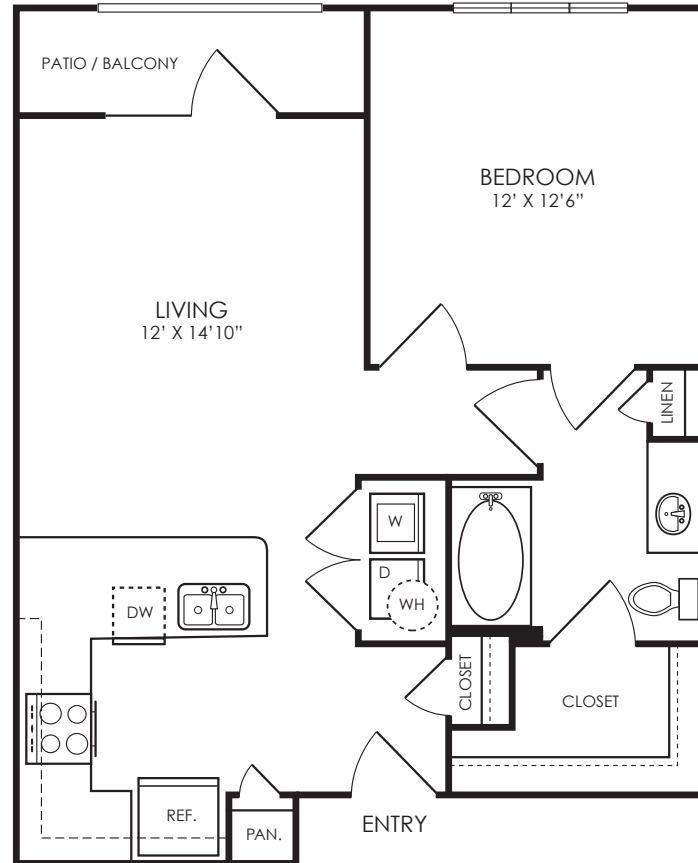

ONE BEDROOM + ONE BATH

689 Square Feet

ECHELON
AT THE SUMMIT

3033 OHIO DRIVE
FRISCO, TX 75035

214.436.4628

EchelonattheSummit.com