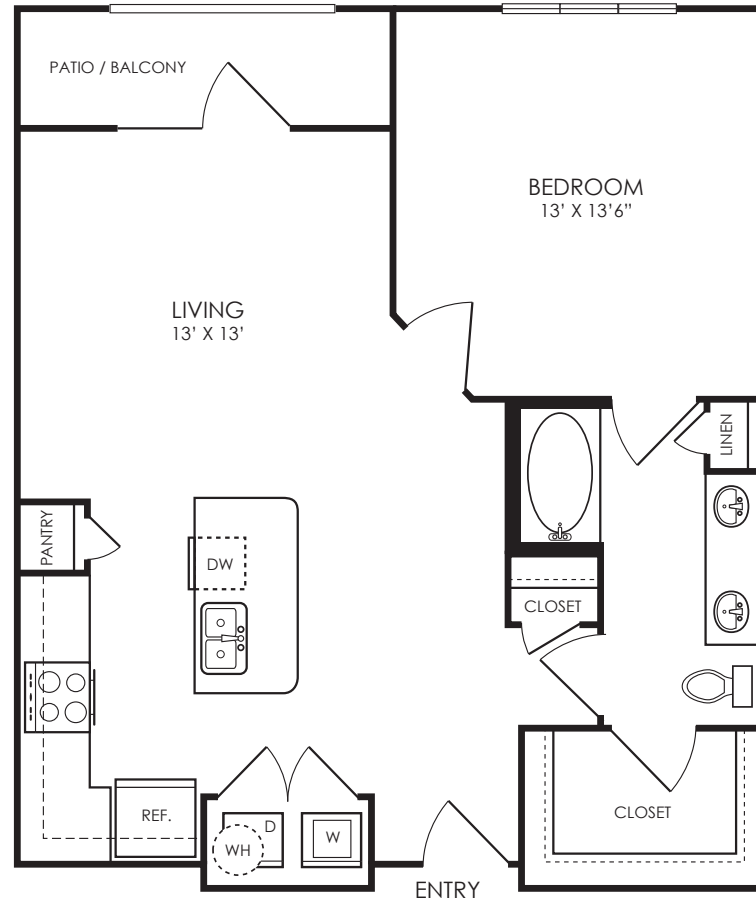

ONE BEDROOM + ONE BATH

786 Square Feet

ECHELON
AT THE SUMMIT

3033 OHIO DRIVE
FRISCO, TX 75035

214.436.4628

EchelonattheSummit.com