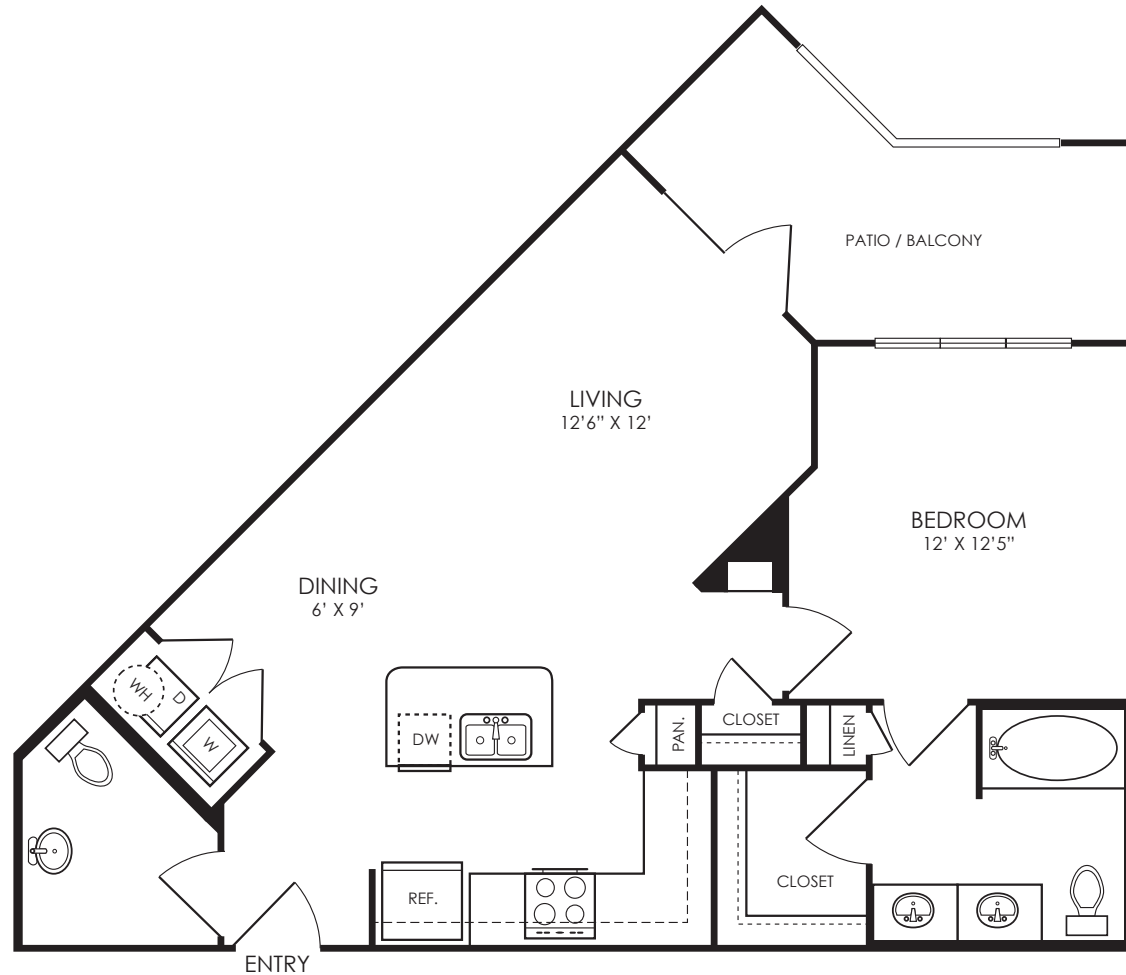

ONE BEDROOM + ONE BATH + ONE HALF BATH

815 Square Feet

ECHELON

AT THE SUMMIT

3033 OHIO DRIVE
FRISCO, TX 75035

214.436.4628

EchelonattheSUMMIT.com