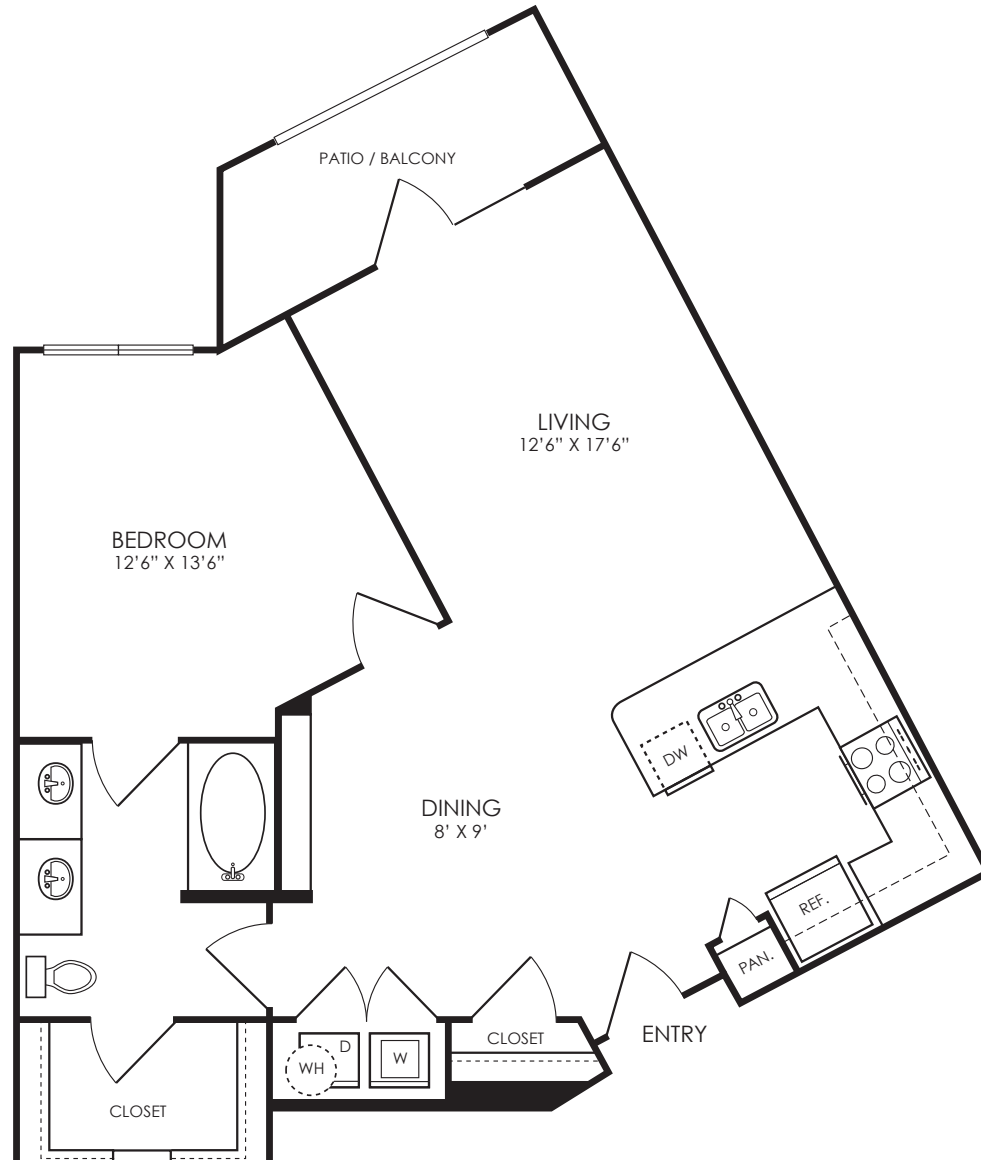

ONE BEDROOM + ONE BATH

880 Square Feet

ECHELON
AT THE SUMMIT

3033 OHIO DRIVE
FRISCO, TX 75035

214.436.4628

EchelonattheSummit.com