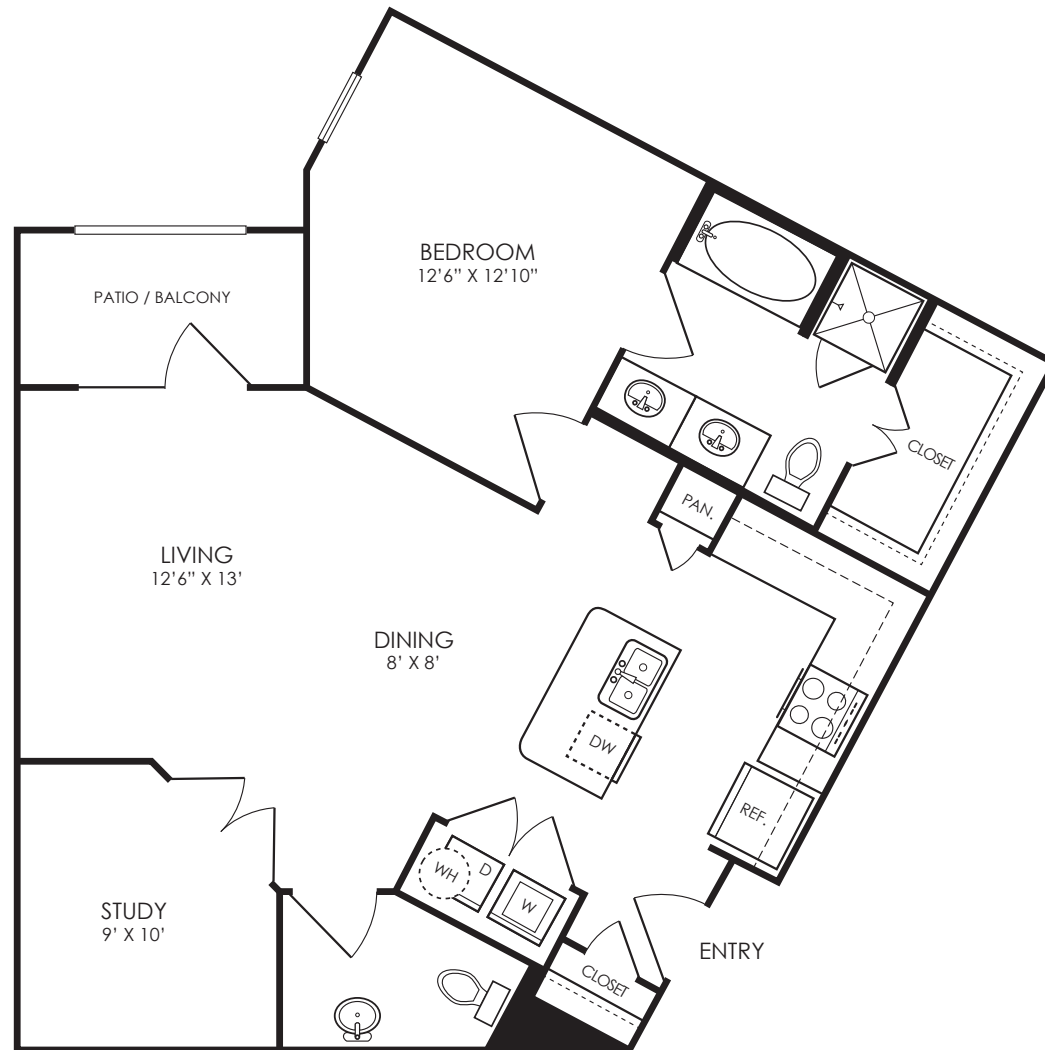

ONE BEDROOM + ONE BATH + STUDY

921 Square Feet

ECHELON
AT THE SUMMIT

3033 OHIO DRIVE
FRISCO, TX 75035

214.436.4628

EchelonattheSummit.com