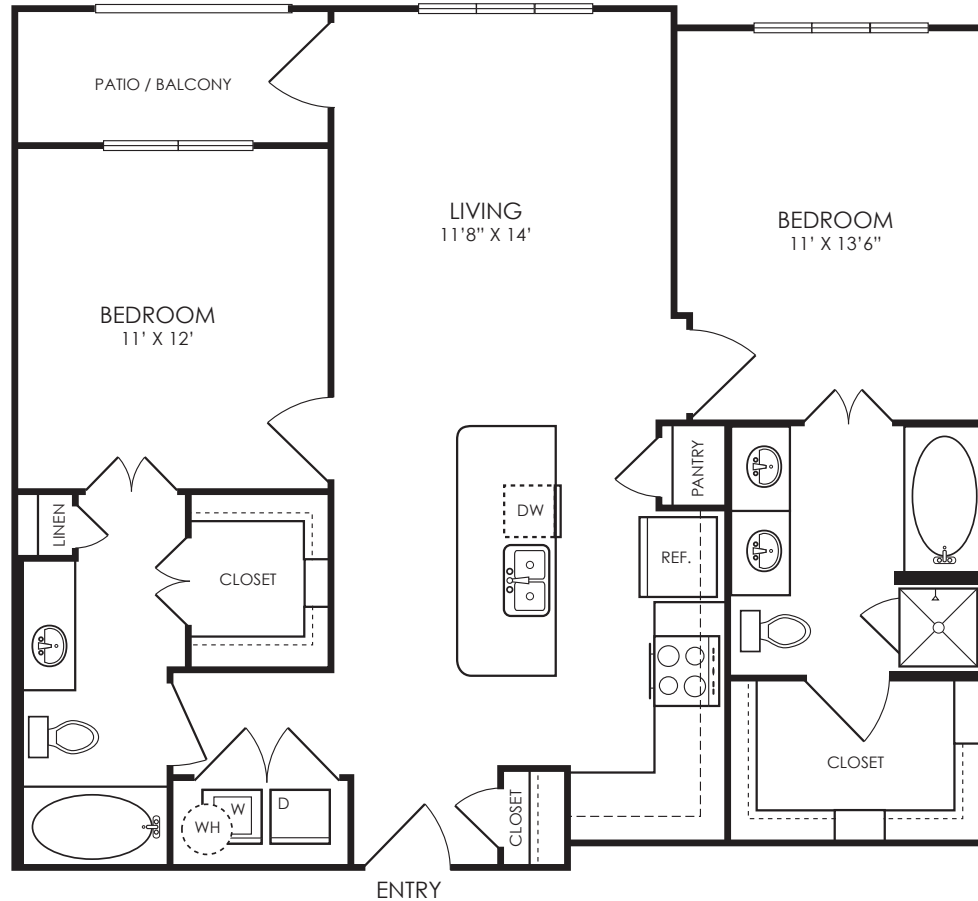

TWO BEDROOM + TWO BATH

1,006 Square Feet

ECHELON
AT THE SUMMIT

3033 OHIO DRIVE
FRISCO, TX 75035

214.436.4628

EchelonattheSummit.com