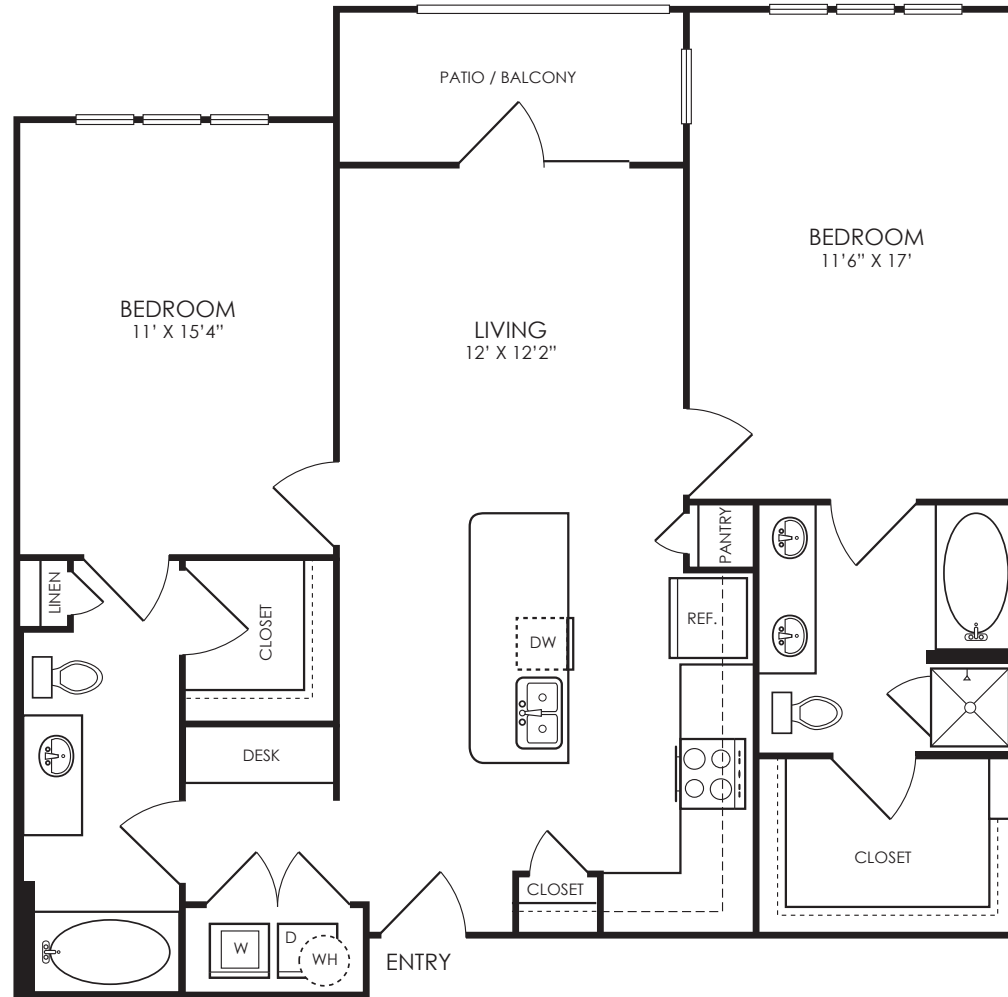

TWO BEDROOM + TWO BATH

1,115 Square Feet

ECHELON
AT THE SUMMIT

3033 OHIO DRIVE
FRISCO, TX 75035

214.436.4628

EchelonattheSummit.com