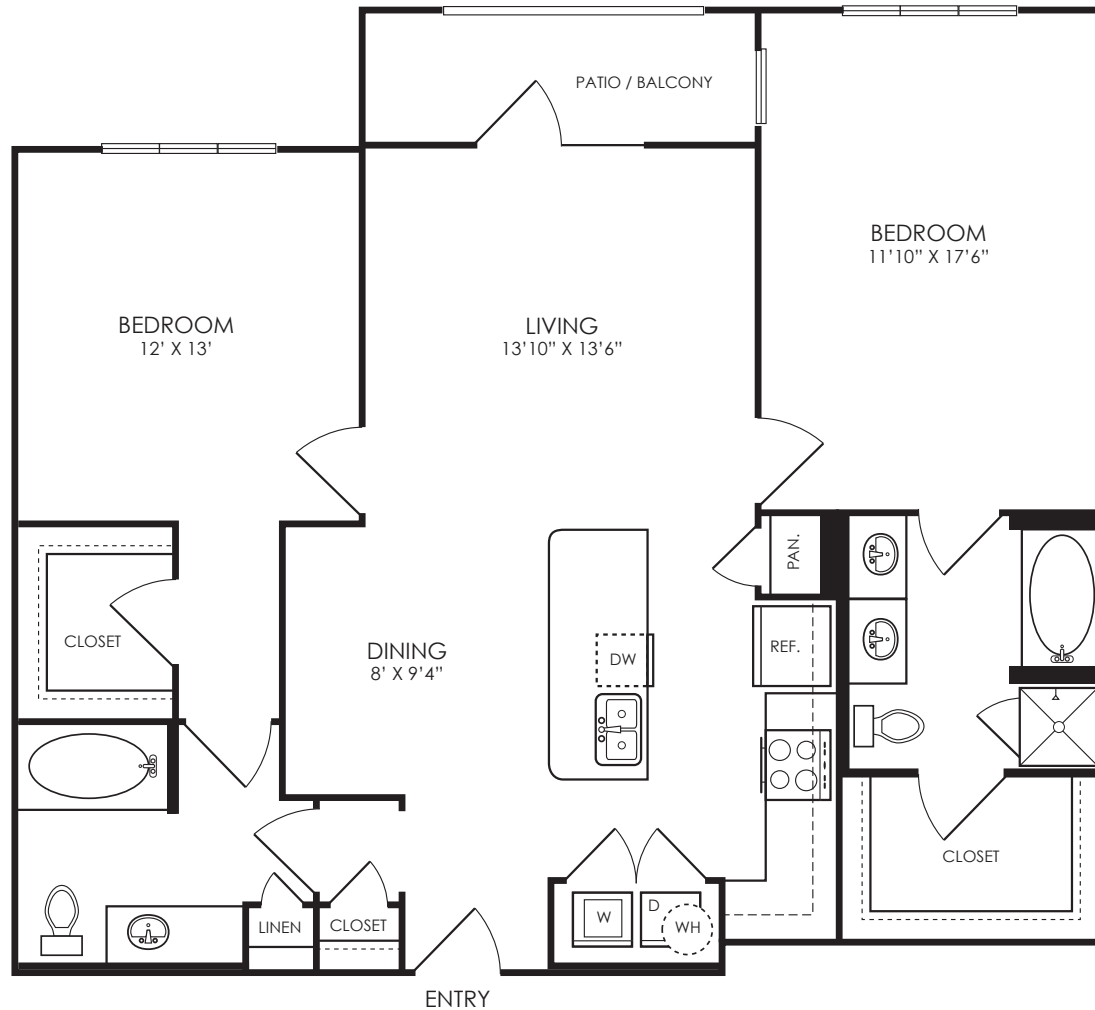

TWO BEDROOM + TWO BATH

1,202 Square Feet

ECHELON
AT THE SUMMIT

3033 OHIO DRIVE
FRISCO, TX 75035

214.436.4628

EchelonattheSummit.com