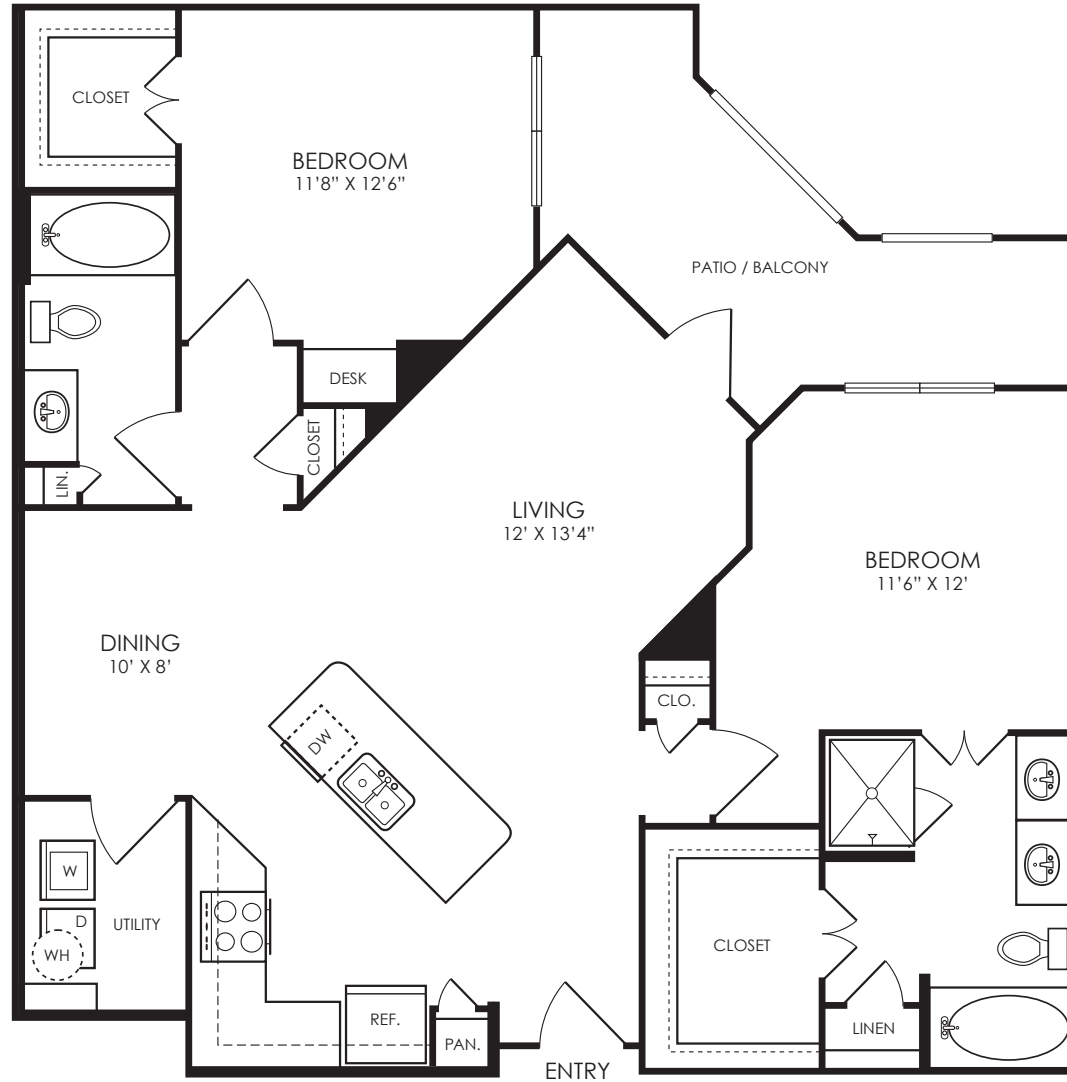

TWO BEDROOM + TWO BATH

1,206 Square Feet

ECHELON
AT THE SUMMIT

3033 OHIO DRIVE
FRISCO, TX 75035

214.436.4628

EchelonattheSUMMIT.com