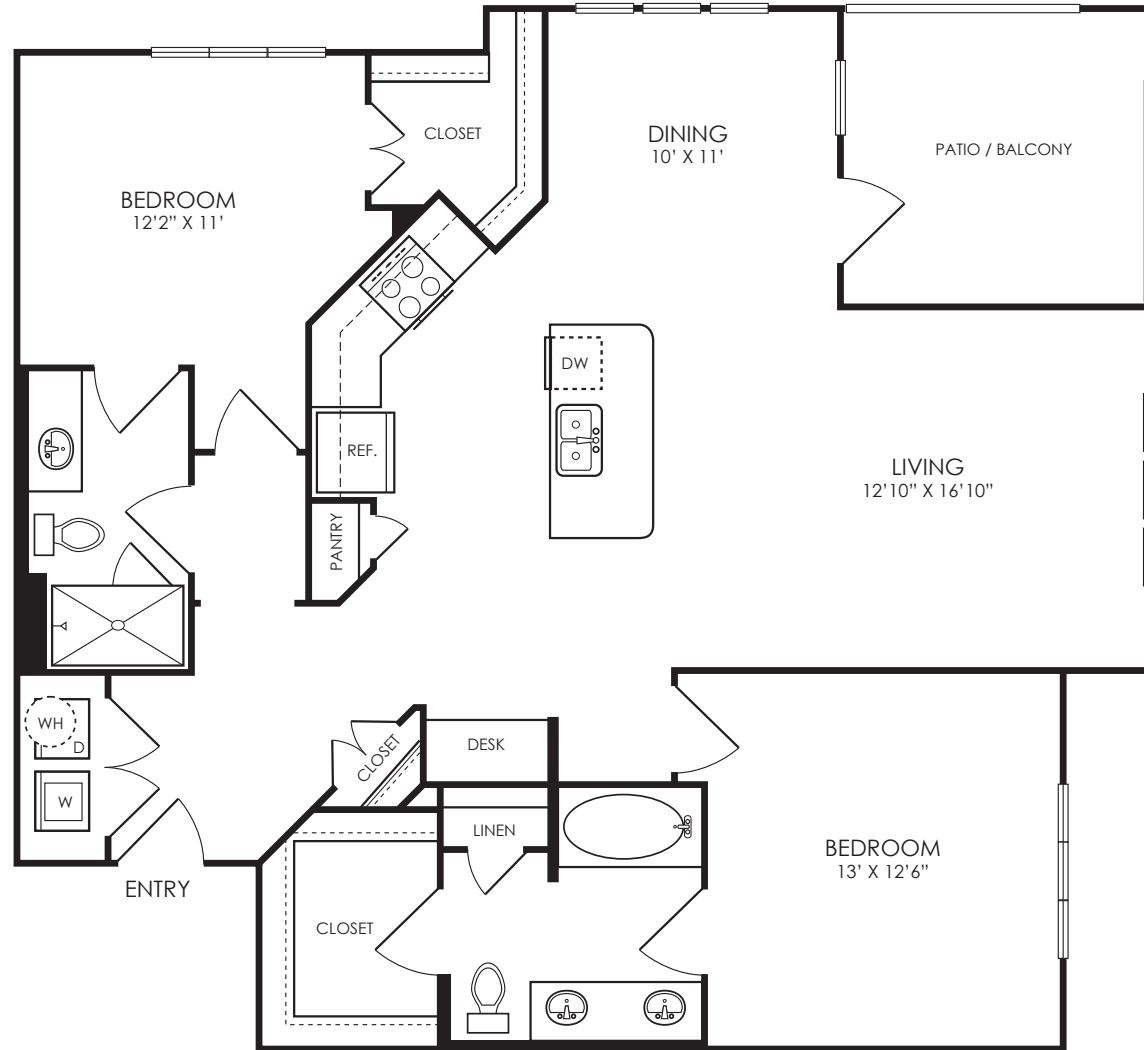

BS

TWO BEDROOM + TWO BATH

1,287 Square Feet

ECHELON
AT THE SUMMIT

3033 OHIO DRIVE
FRISCO, TX 75035

214.436.4628

EchelonattheSummit.com