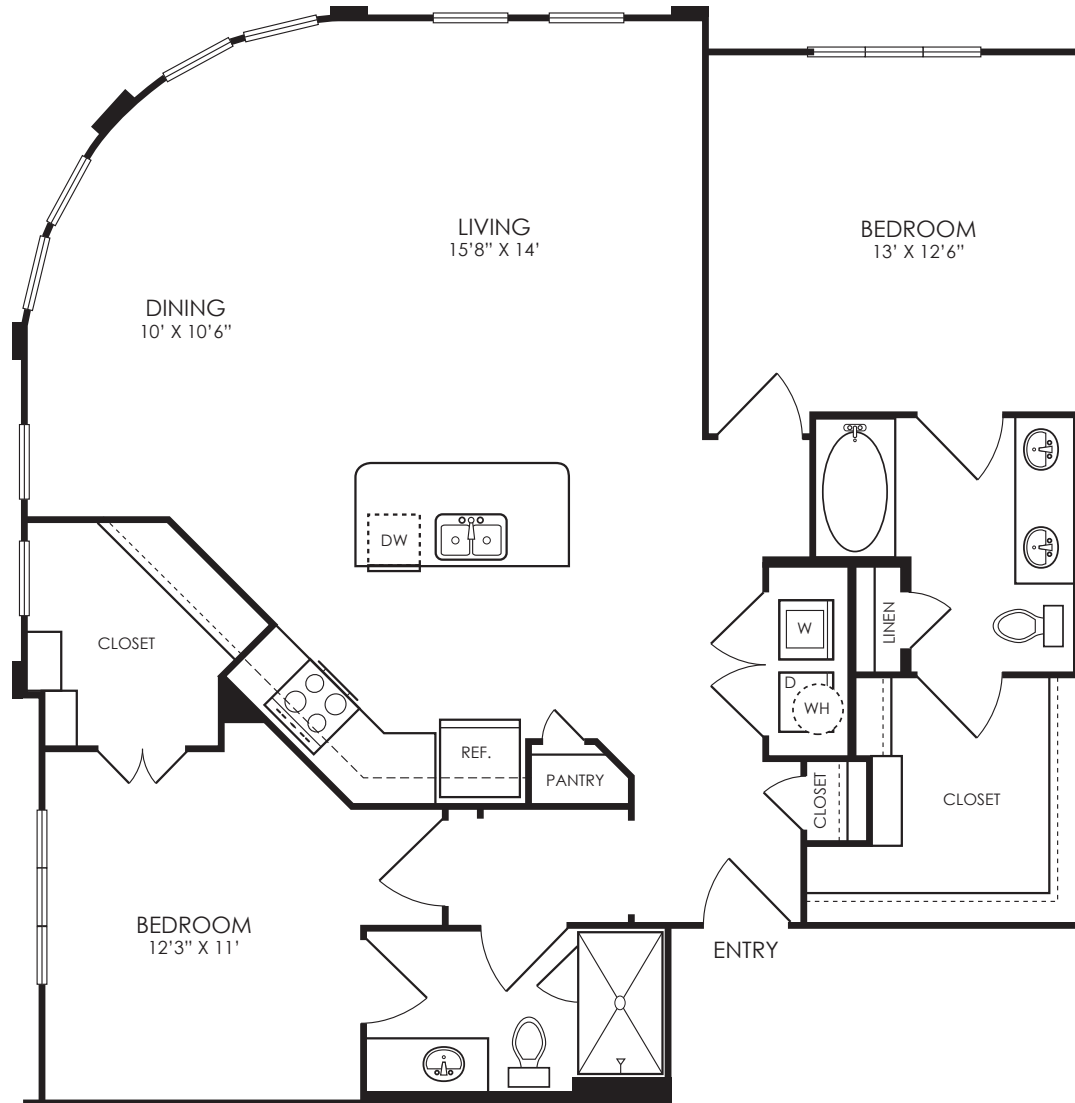

TWO BEDROOM + TWO BATH

1,329 Square Feet

ECHELON
AT THE SUMMIT

3033 OHIO DRIVE
FRISCO, TX 75035

214.436.4628

EchelonattheSummit.com